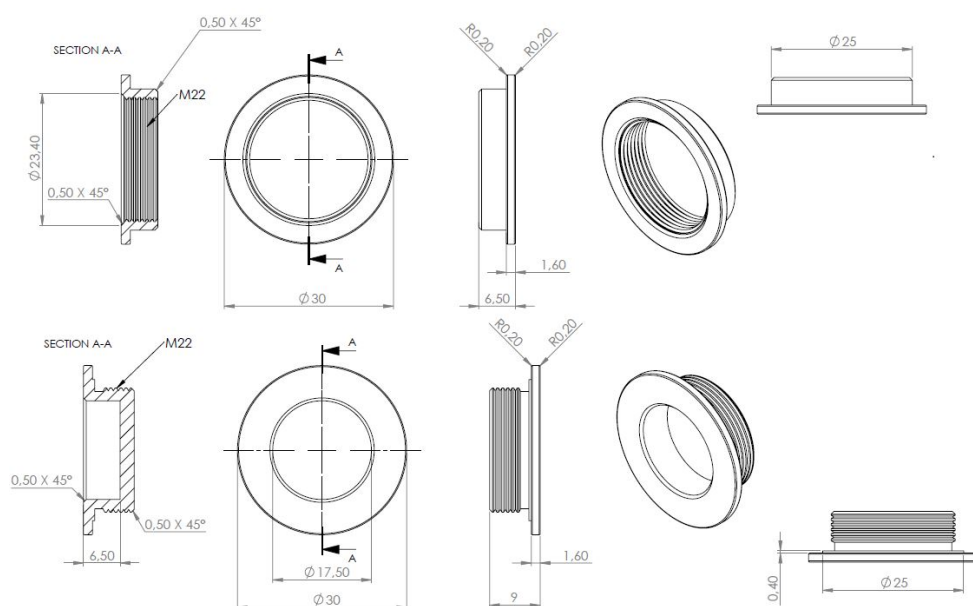

PRODUCT SHEET

Description:

Glass Door Pull, Brass, $\varnothing 30 \times 9$ mm, Bore $\varnothing 25$ mm, Alu Finish

Item number:

17.40.101-1

Units	Box	Carton	HS Code	Barcode
Pcs.	4	400	8302420090	
				5704866481199